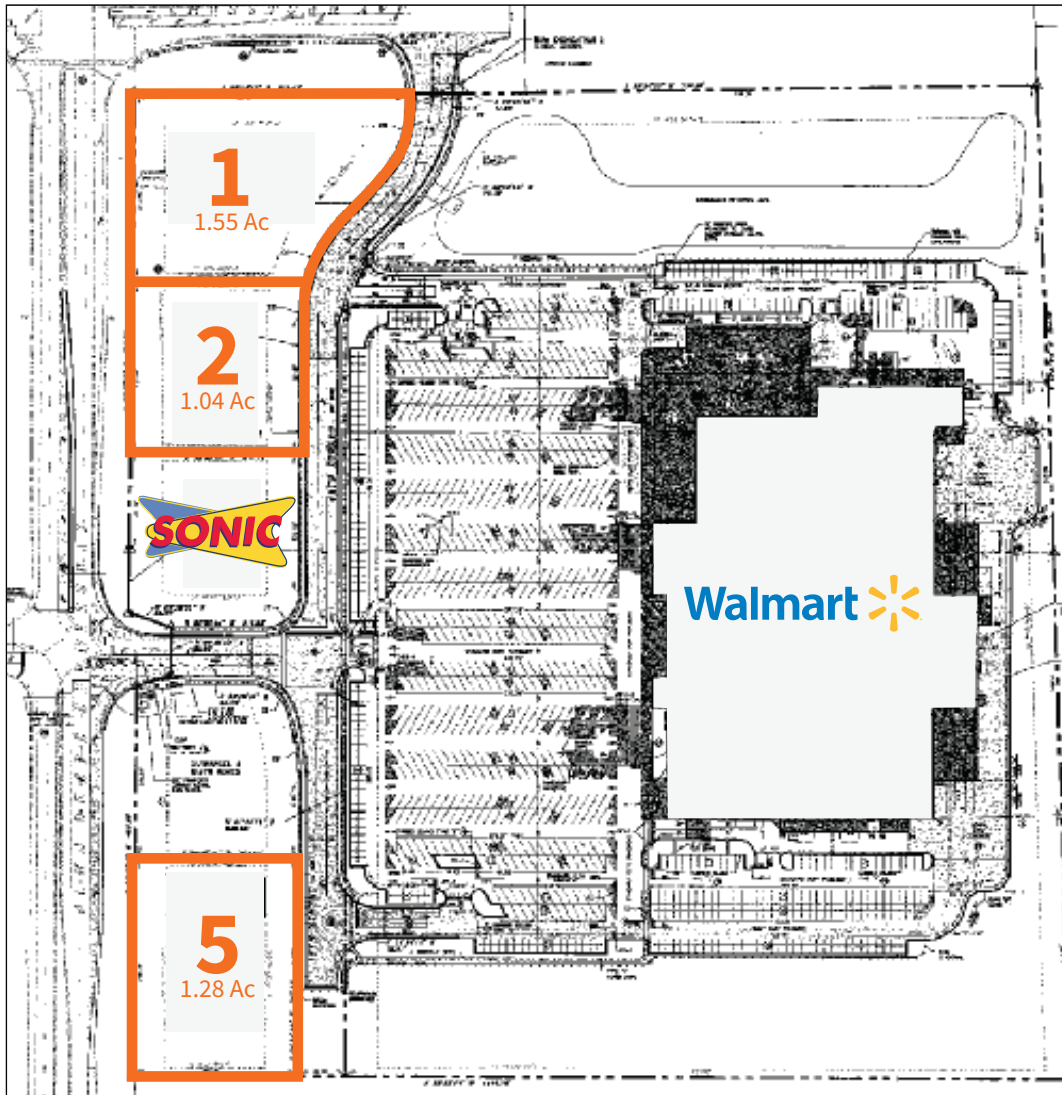

- 1.05 - 1.55 Acres available.
- 14,500 AADT on John Deere Road.
- Zoned C2 - General Business.
- Nearby Genesis Medical Center services ten counties and employs over 5,000 staff members.